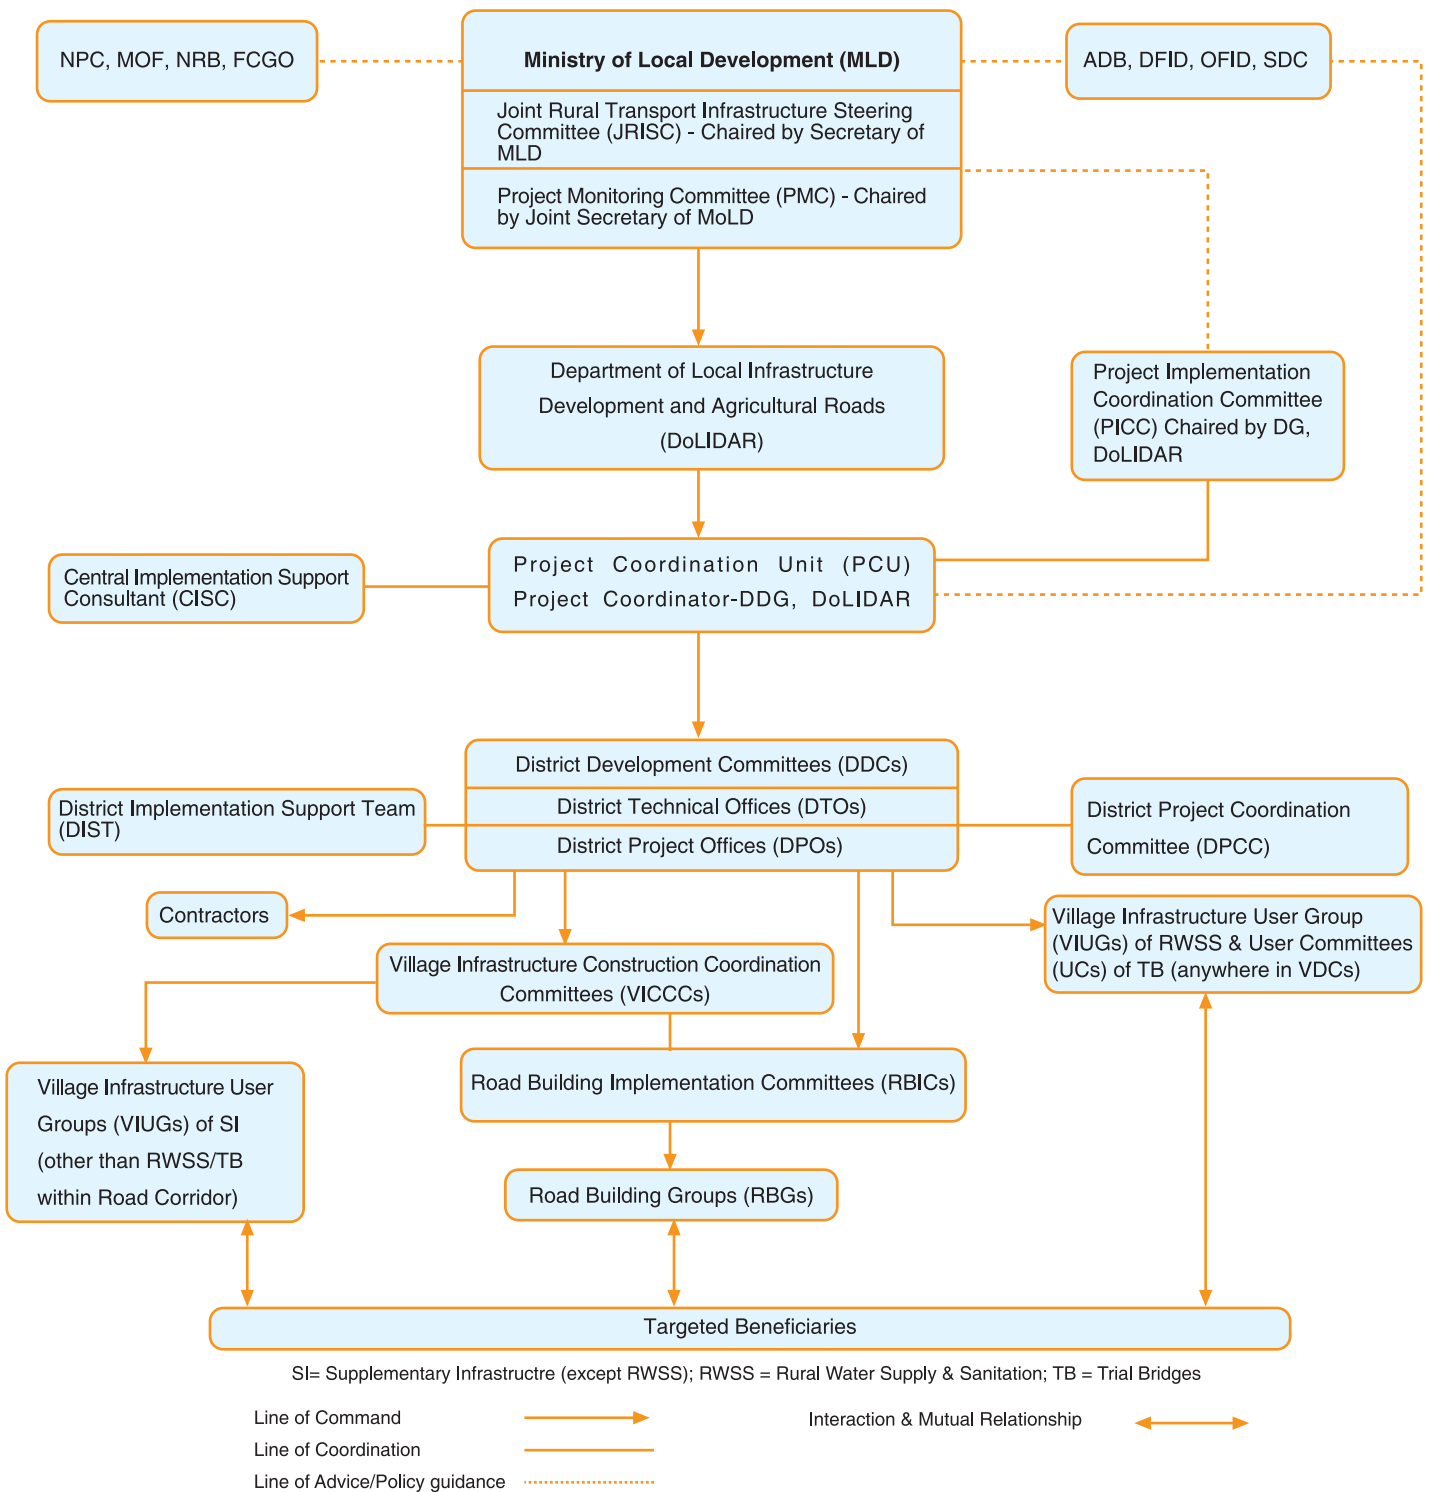

Rural Reconstruction and Rehabilitation Sector Development Program (RRRSDP) INSTITUTIONAL ARRANGEMENT CHART

Rural Reconstruction and Rehabilitation Sector Development Project (RRRSDP) Project Coordination Unit (PCU)

Ekantkuna, Jawalakhel, Lalitpur
Phone 977+1+ 553660/691, Fax 977+1+5531119
Email: info@rrr.gov.np; rrrsdp@dolidar.gov.np
Website: www.rrr.gov.np; www.dolidar.gov.np